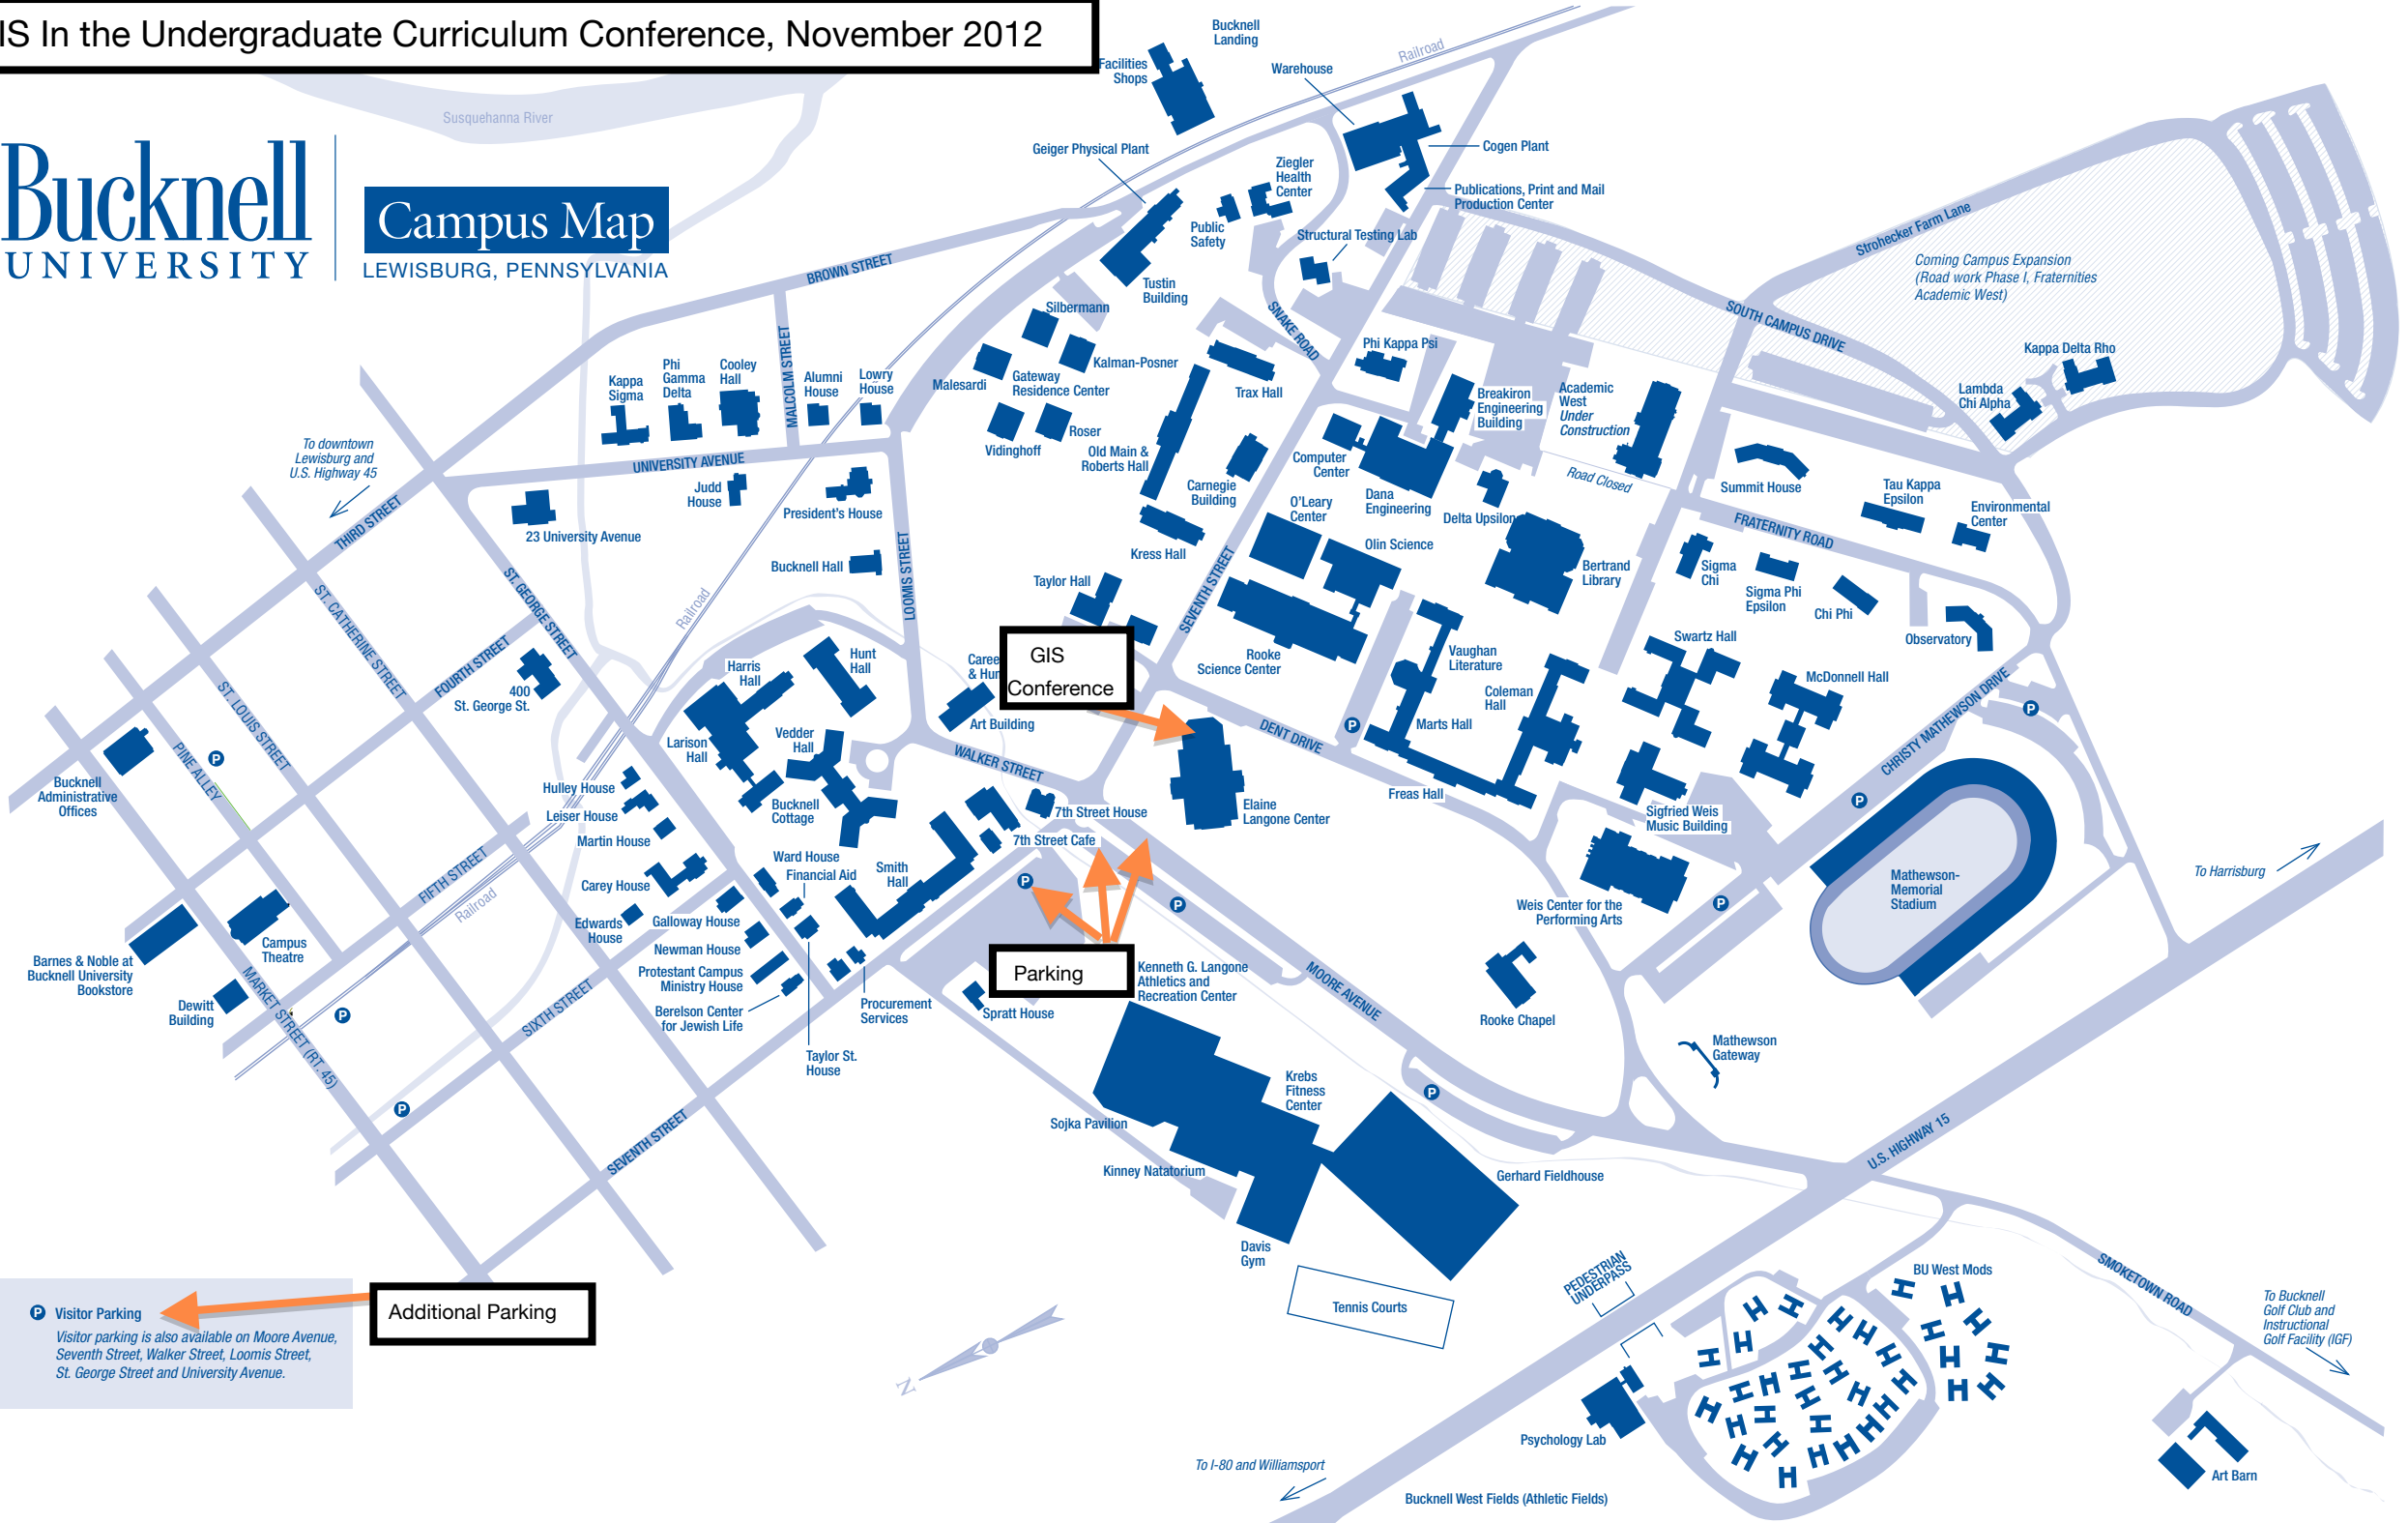

Campus Map

LEWISBURG, PENNSYLVANIA

GIS Conference

Parking

P Visitor Parking

Additional Parking

Visitor parking is also available on Moore Avenue, Seventh Street, Walker Street, Loomis Street, St. George Street and University Avenue.